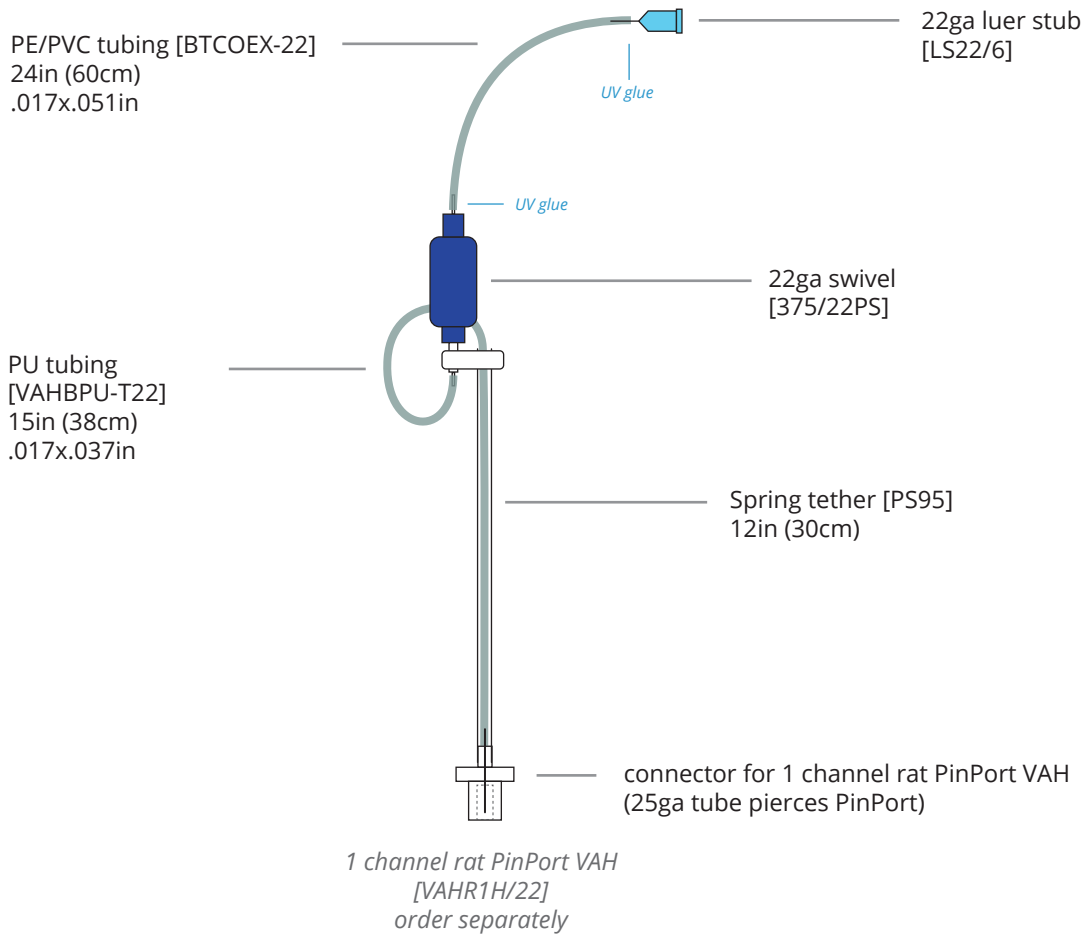

Part Number **KVAHR1T/22**

Description Tether kit for VAHR1H/22 rat harness, 12in, 22ga swivel, 24in CoEx, luer stub

Contents
not to scale

Dead Volume 300 μ L
(\pm 15%, not including harness or catheter)

Materials in fluid path Stainless steel, polyurethane, PTFE, polyethylene, polypropylene