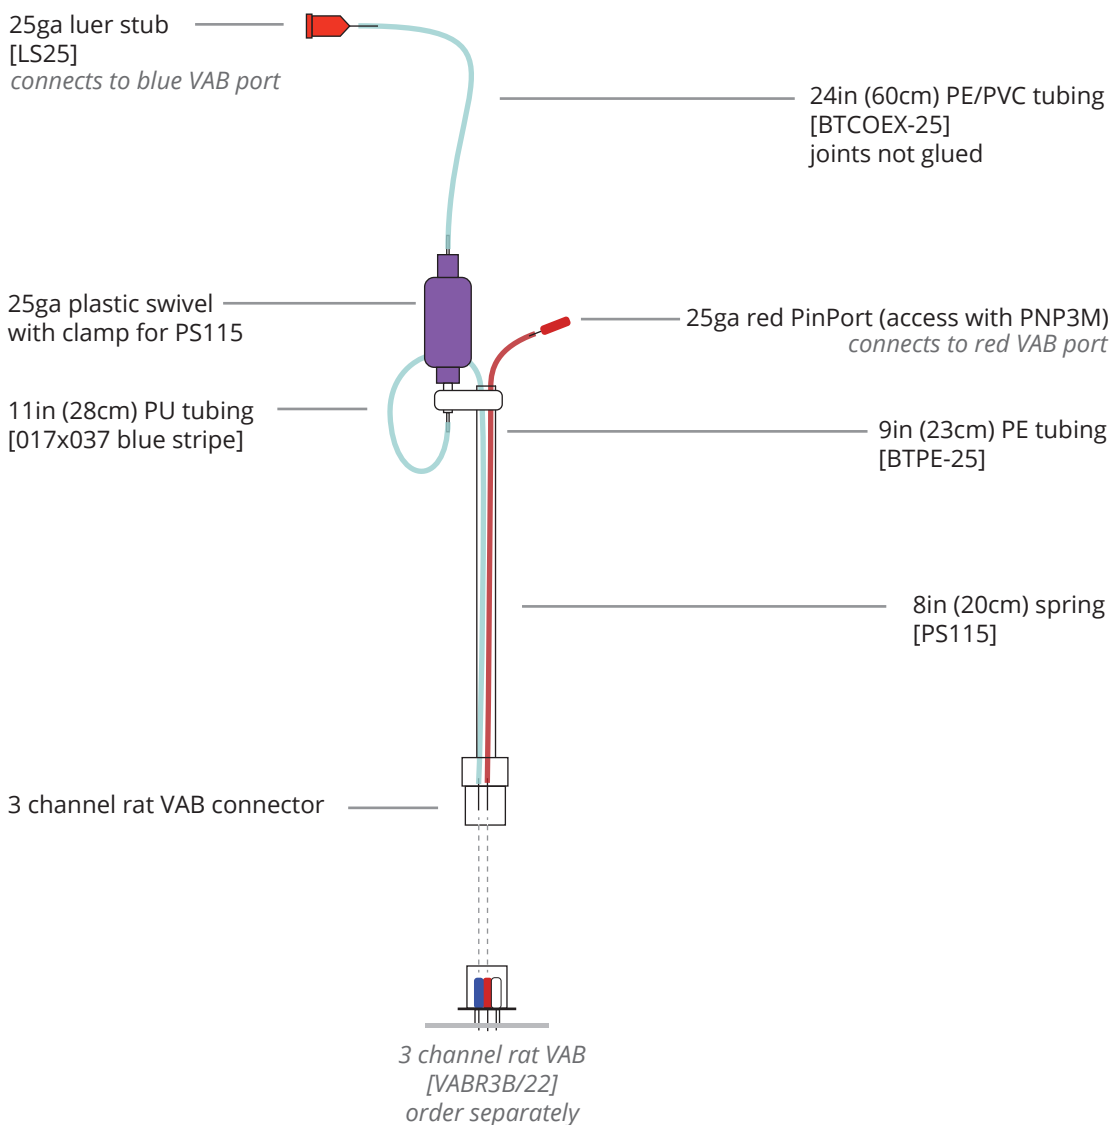

Part Number

**KVABR3T/25-8BH**

Description

Rat 3ch VAB tether kit, 8inL blue=bile via 25ga swivel, 24in CoEx, LS25; white=NC; red=PE 25ga PP

Contents  
not to scale

Dead Volumes

Blue channel: 135 $\mu$ L  
 Red channel: 40 $\mu$ L  
 White channel: not connected  
 ( $\pm$ 15%, not including button or catheter)